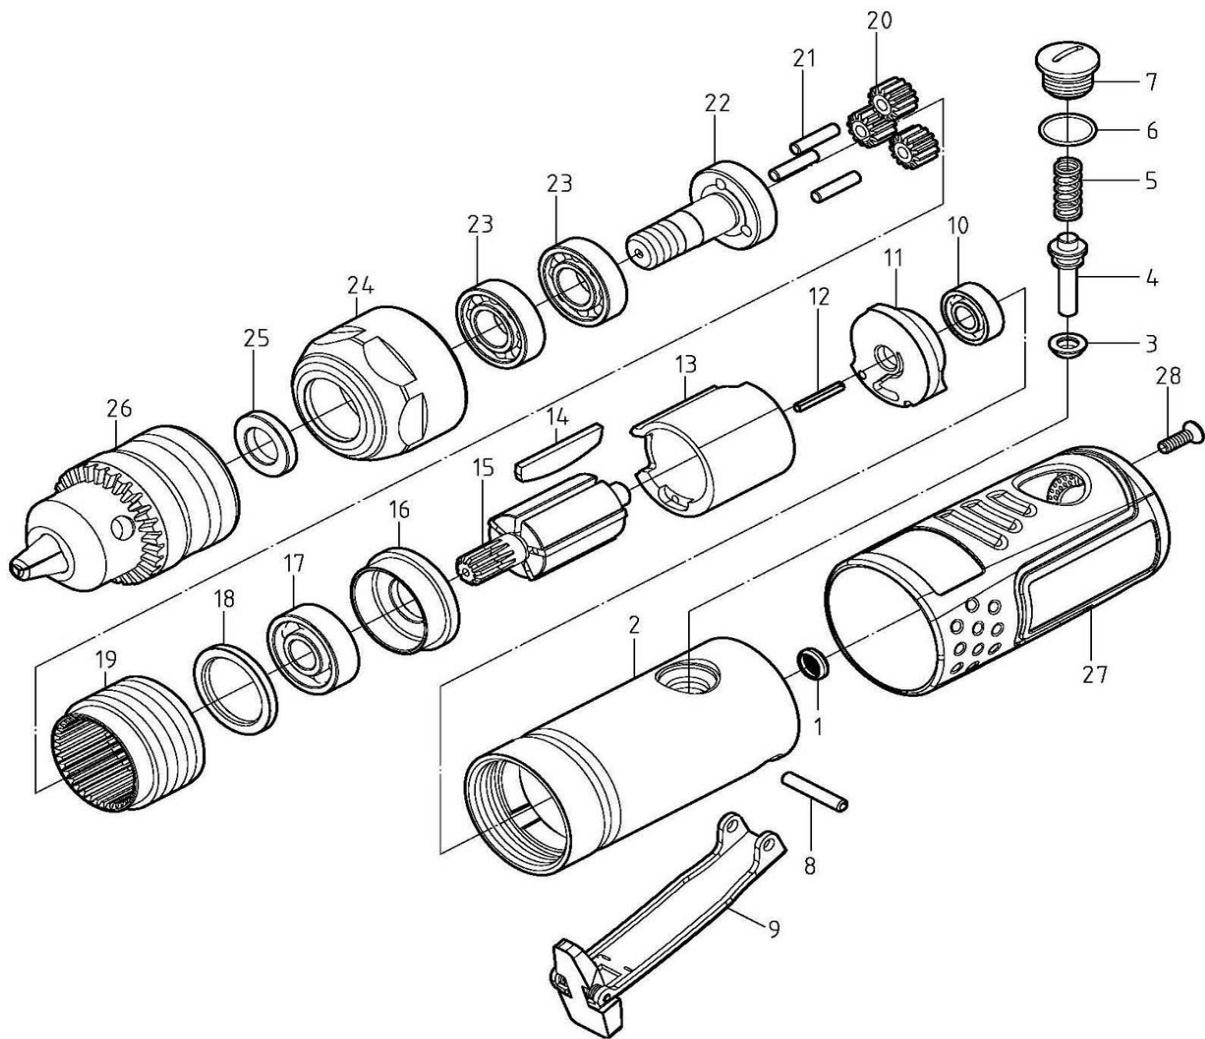

# ST-AD3002K

## 1/4" MINI AIR STRAIGHT DRILL

### PARTS LIST

No.	Parts No.	Description	Q'ty
1	J2-080108001	Air Strainer	1
2	J2-001124603	Housing	1
3	J2-032101601	Anvil Collar	1
4	J2-010101601	Pin Valve Rod	1
5	J2-007112701	Spring	1
6	J2-916008819	O-Ring	1
7	J2-049105201	Screw	1
8	J2-9283016	Spring Pin	1
9	J2-030107001	Trigger	1
10	J2-902696-04	Ball Bearing	1
11	J2-0111102401	Rear Plate	1
12	J2-9282014	Spring Pin	1
13	J2-012102401	Cylinder	1
14	J2-014101601	Blade	5

No.	Parts No.	Description	Q'ty
15	J2-013125101	Rotor	1
16	J2-015102401	Front Plate	1
17	J2-902608-06	Ball Bearing	1
18	J2-016101601	Washer	1
19	J2-034125101	Internal Gear	1
20	J2-036125101	Gear	3
21	J2-91703013	Pin	3
22	J2-037125301	Gear Carrier	1
23	J2-9026900-04	Ball Bearing	2
24	J2-035125301	Lock Nut	1
25	J2-016111202	Washer	1
26	J2-066105801	Chuck	1
27	J2-045124601	Cover	1
28	J2-049104101	Screw	1