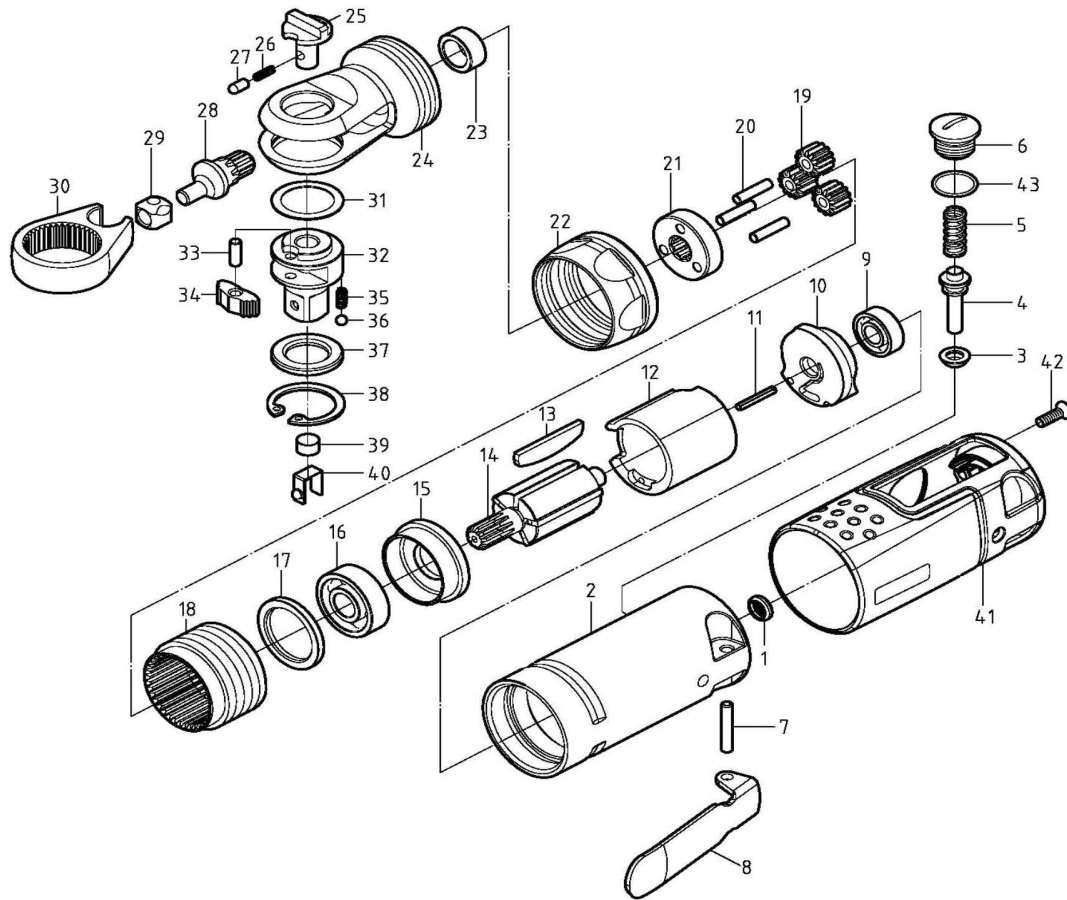

ST-RW222-S

3/8" MINI AIR RATCHET WRENCH & 1/4" BIT

PARTS LIST

No.	Parts No.	Description	Q'ty
1	J2-080108001	Air Strainer	1
2	J2-001124603	Housing	1
3	J2-032101601	Anvil Collar	1
4	J2-010101601	Pin Valve Rod	1
5	J2-007112701	Spring	1
6	J2-049105201	Screw	1
7	J2-9283016	Spring Pin	1
8	J2-030101602	Trigger	1
9	J2-902696-04	Ball Bearing	1
10	J2-011102401	Rear Plate	1
11	J2-9282014	Spring Pin	1
12	J2-012102401	Cylinder	1
13	J2-014101601	Blade	5
14	J2-013125101	Rotor	1
15	J2-015102401	Front Plate	1
16	J2-902608-06	Ball Bearing	1
17	J2-016101601	Washer	1
18	J2-034125101	Internal Gear	1
19	J2-036125101	Gear	3
20	J2-91703013	Pin	3
21	J2-037102401	Gear Carrier	1
22	J2-035101601-02	Lock Nut	1

No.	Parts No.	Description	Q'ty
23	J2-026102401	Bushing	1
24	J2-038102401	Ratchet Housing	1
25	J2-031101701	Reverse Lever	1
26	J2-007101701	Spring	1
27	J2-046101701	Lock Pin	1
28	J2-039102401	Eccentric Shaft	1
29	J2-040101701	Drive Bushing	1
30	J2-043101701	Yoke	1
31	J2-016101701	Washer	1
32	J2-047127702	Anvil (3/8")	1
33	J2-91703009	Pin	1
34	J2-041101701	Ratchet Pawl	1
35	J2-007101702	Spring	2
36	J2-9180300	Steel Ball	2
37	J2-048101702	Thrust Washer (3/8")	1
38	J2-908020	Retaining Ring	1
39	J2-077102401	Magnet	1
40	J2-088127701	Spring	1
41	J2-045124601	Cover	1
42	J2-049104101	Screw	1
43	J2-916008819	O-Ring	1