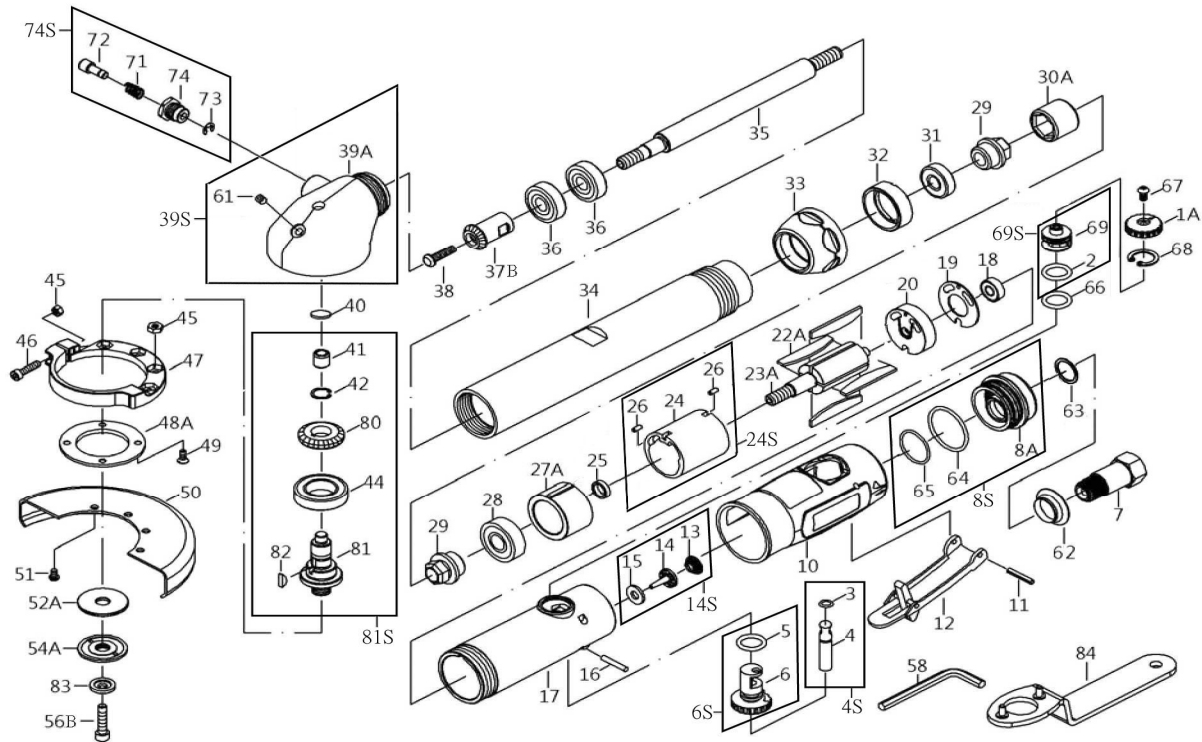

ST-7841SL EXTENDED 4" REVERSIBLE AIR ANGLE CUTTER (LOW NOISE)

PARTS LIST

No.	Parts No.	Description	Q'ty
1A	7841-01A	Regulator	1
2	7841-02	O-Ring (AS015)	1
3	7841-03	O-Ring (3.5x1.4)	1
4S	7841-04S	Valve Stem Set [Incl. 3, 4]	1
5	7841-05	O-Ring (P10)	1
6S	7841-06S	Regulator Set [Incl. 5, 6]	1
7	7841-07A	Air Inlet (PT19)	1
	7841-07B	Air Inlet (NPT18)	1
8S	7841-08S	Muffler Set [Incl. 8A, 64, 65]	1
10	7841-10	Protecting Rubber	1
11	7841-11	Pin	1
12	7841-12	Lever	1
13	7841-13	Spring	1
14S	7841-14S	Valve Set [Incl. 13, 14, 15]	1
15	7841-15	Washer (6x13.8x1.6T)	1
16	7841-16	Pin (2.8x25.8L)	1
17A	7841-17A	Housing	1
18	7841-18	Bearing (626)	1
19	7841-19	Washer (17x33.2x0.8T)	1
20	7841-20	Rear Plate	1
22A	7841-22A	Rotor Blade	4
23A	7841L-23A	Rotor	1
24S	7841L-24S	Cylinder Set [Incl. 24, 26(2)]	1
25	7841-25	Bearing Spacer	1
26	7841-26	Pin (2.5x6L)	2
27A	7841L-27A	Front Plate	1
28	7841-28	Bearing (6000ZZ)	1
29	7841L-29	Coupling Nut	2
30A	7841L-30A	Coupling	1
31	7841L-31	Bearing (699)	1
32	7841-32	Nut	1
33	7841-33	Clamp Nut	1
34	7841L-34	Spindle Housing	1
35	7841L-35	Spindle	1
36	7841-36	Bearing (609)	2
37B	7841-37B	Pinion Gear (15T)	1
38	7841L-38	Screw (M4x20)	1
39S	7841-39S	Angle Housing Set [Incl. 39A, 61]	1